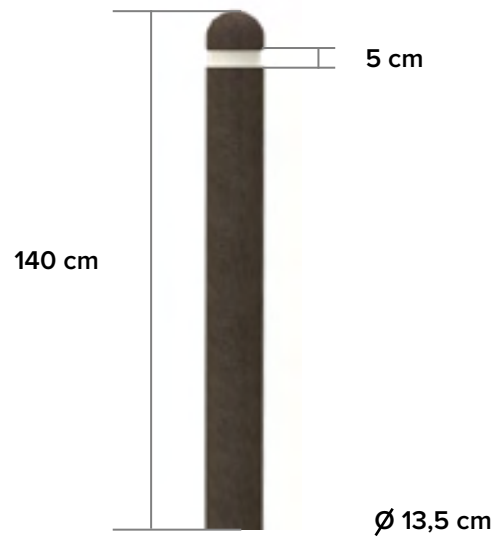

Round traffic bollard

domed top and reflective strip

measurements

12 kg

available colours

-  Ash Grey
-  Ural Black
-  Sand Beige

main advantages

100% plastic waste