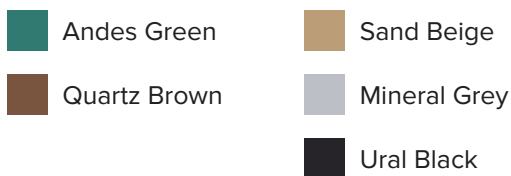

# Jupiter

**MATCHES** with every bench or planter

## available colours

## bicolour options