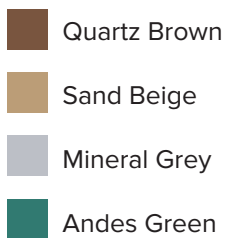

bicolour options

Boards

Sides