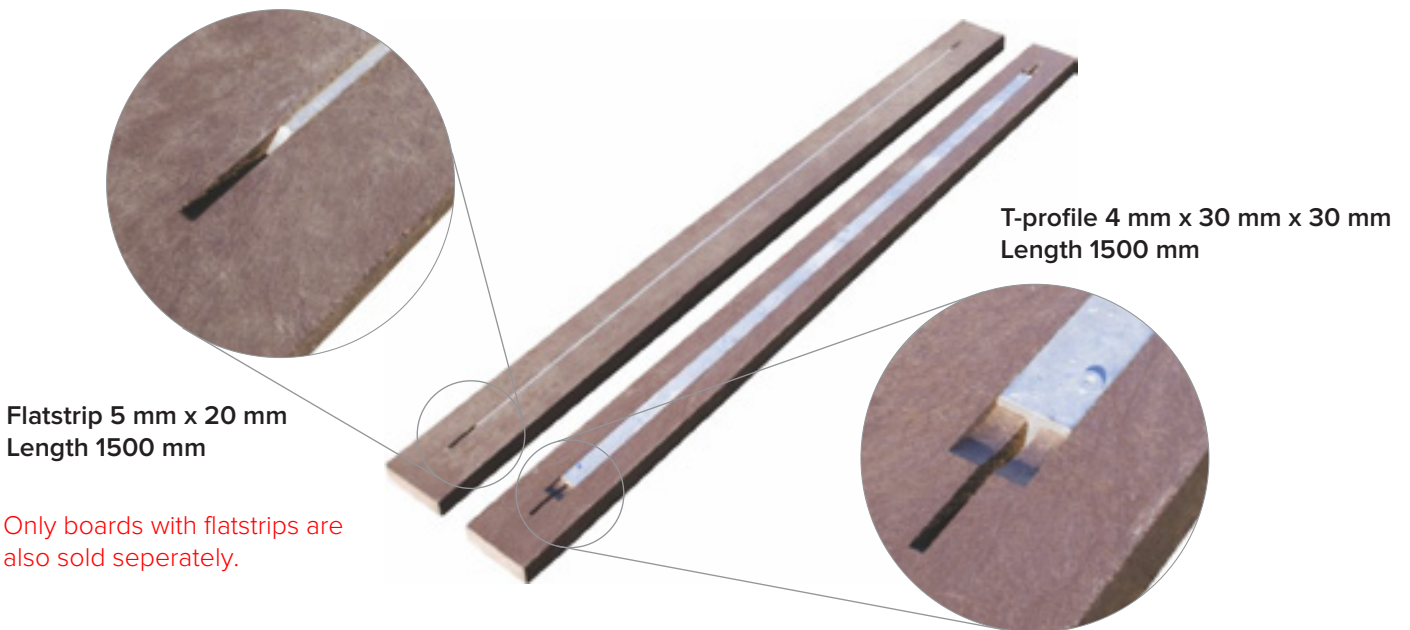

Reinforced Boards

measurements

standard dimensions

4 cm x 12 cm x 180 cm (reinforcement 150 cm)

5 cm x 12 cm x 180 cm (reinforcement 150 cm)

other dimensions are on demand

Maximum span of 145 cm!

models

available colours

- Ural Black
- Quartz Brown
- Sand Beige
- Mineral Grey
- Andes Green

advantages

100% plastic waste

Maintenance free

Rot-proof

Natural texture

Graffiti resistant

Splinter-free

Coloured throughout

Weatherproof

Completely recyclable