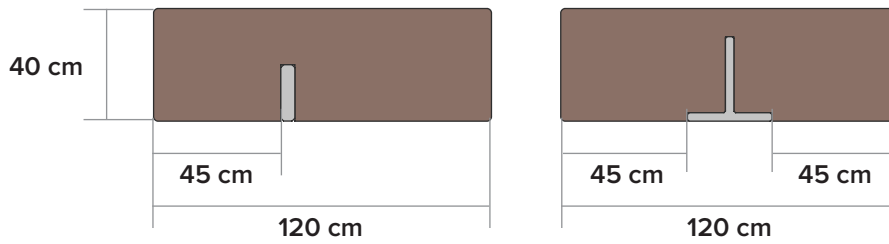

Reinforced Boards

measurements

standard dimensions

4 cm x 12 cm x 180 cm (reinforcement 150 cm)

5 cm x 12 cm x 180 cm (reinforcement 150 cm)

other dimensions are on demand

Maximum span of 145 cm!

models