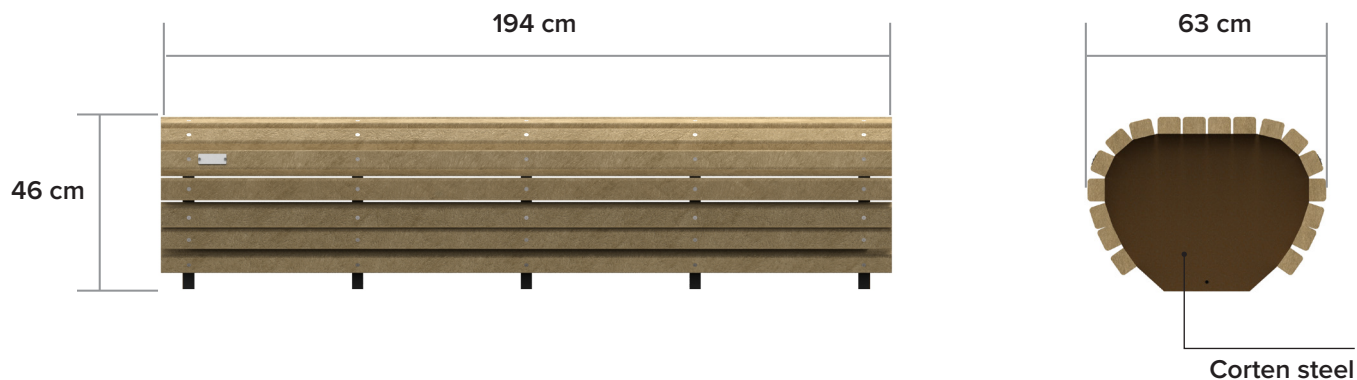

Knokke ZL

model without back

measurements

120 kg

available colours

Boards

 Sand Beige

Legs