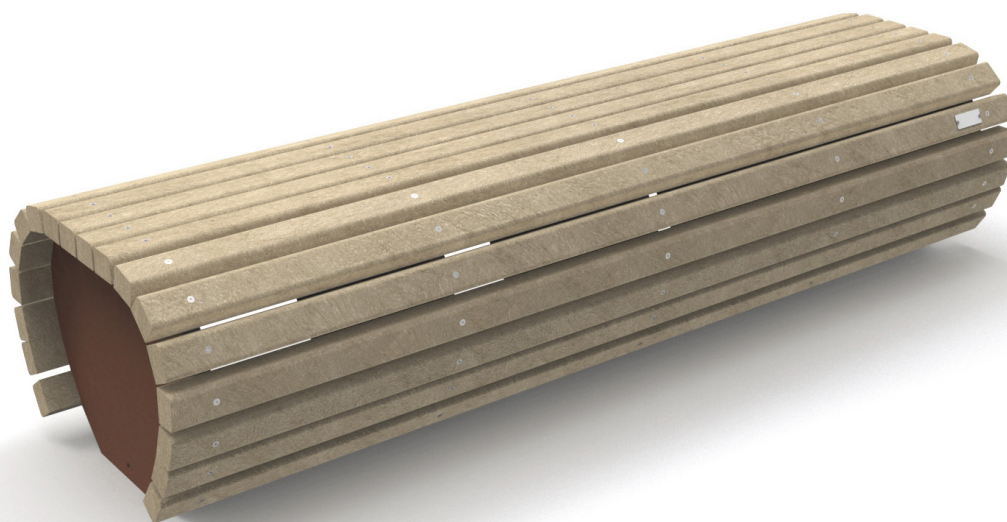

Knokke ZL

model without back

measurements

120 kg

available colours

Boards

 Sand Beige

Legs

 Corten steel

advantages

100% plastic waste

Maintenance free

Rot-proof

Natural texture

Graffiti resistant

Splinter-free

Coloured throughout

Weatherproof

Completely recyclable