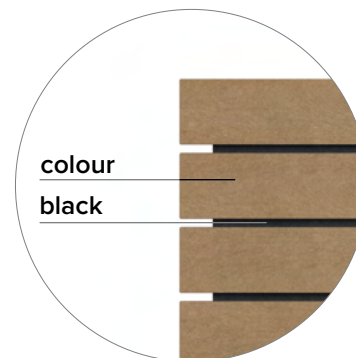

Agora planter

a MINIMALISTIC approach

measurements

models

		PLANTING VOLUME (L)	EMPTY WEIGHT (kg)
SQUARE l x w x h (cm)	45 x 45 x 52	61	48
	60 x 60 x 52	117	64
	90 x 90 x 52	282	104
	120 x 120 x 52	520	149
RECTANGLE	60 x 45 x 52	80	50
	90 x 45 x 52	131	72
	120 x 45 x 52	178	88
	180 x 45 x 52	271	119

available colours

	Sand Beige		Mineral Grey
	Quartz Brown		Ural Black

advantages

100% plastic waste

Maintenance free

Rot-proof

Natural texture

Graffiti resistant

Splinter-free

Coloured throughout

Weatherproof

Completely recyclable