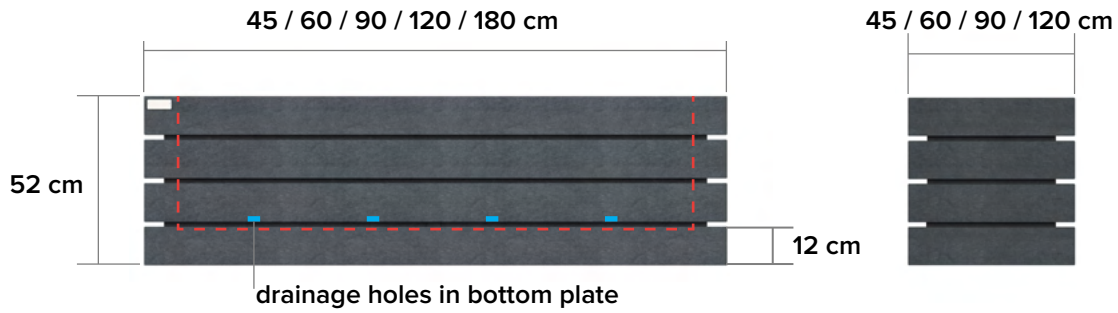

Agora planter

a MINIMALISTIC approach

measurements

models

		PLANTING VOLUME (L)	EMPTY WEIGHT (kg)
SQUARE l x w x h (cm)	45 x 45 x 52	61	48
	60 x 60 x 52	117	64
	90 x 90 x 52	282	104
	120 x 120 x 52	520	149
RECTANGLE	60 x 45 x 52	80	50
	90 x 45 x 52	131	72
	120 x 45 x 52	178	88
	180 x 45 x 52	271	119